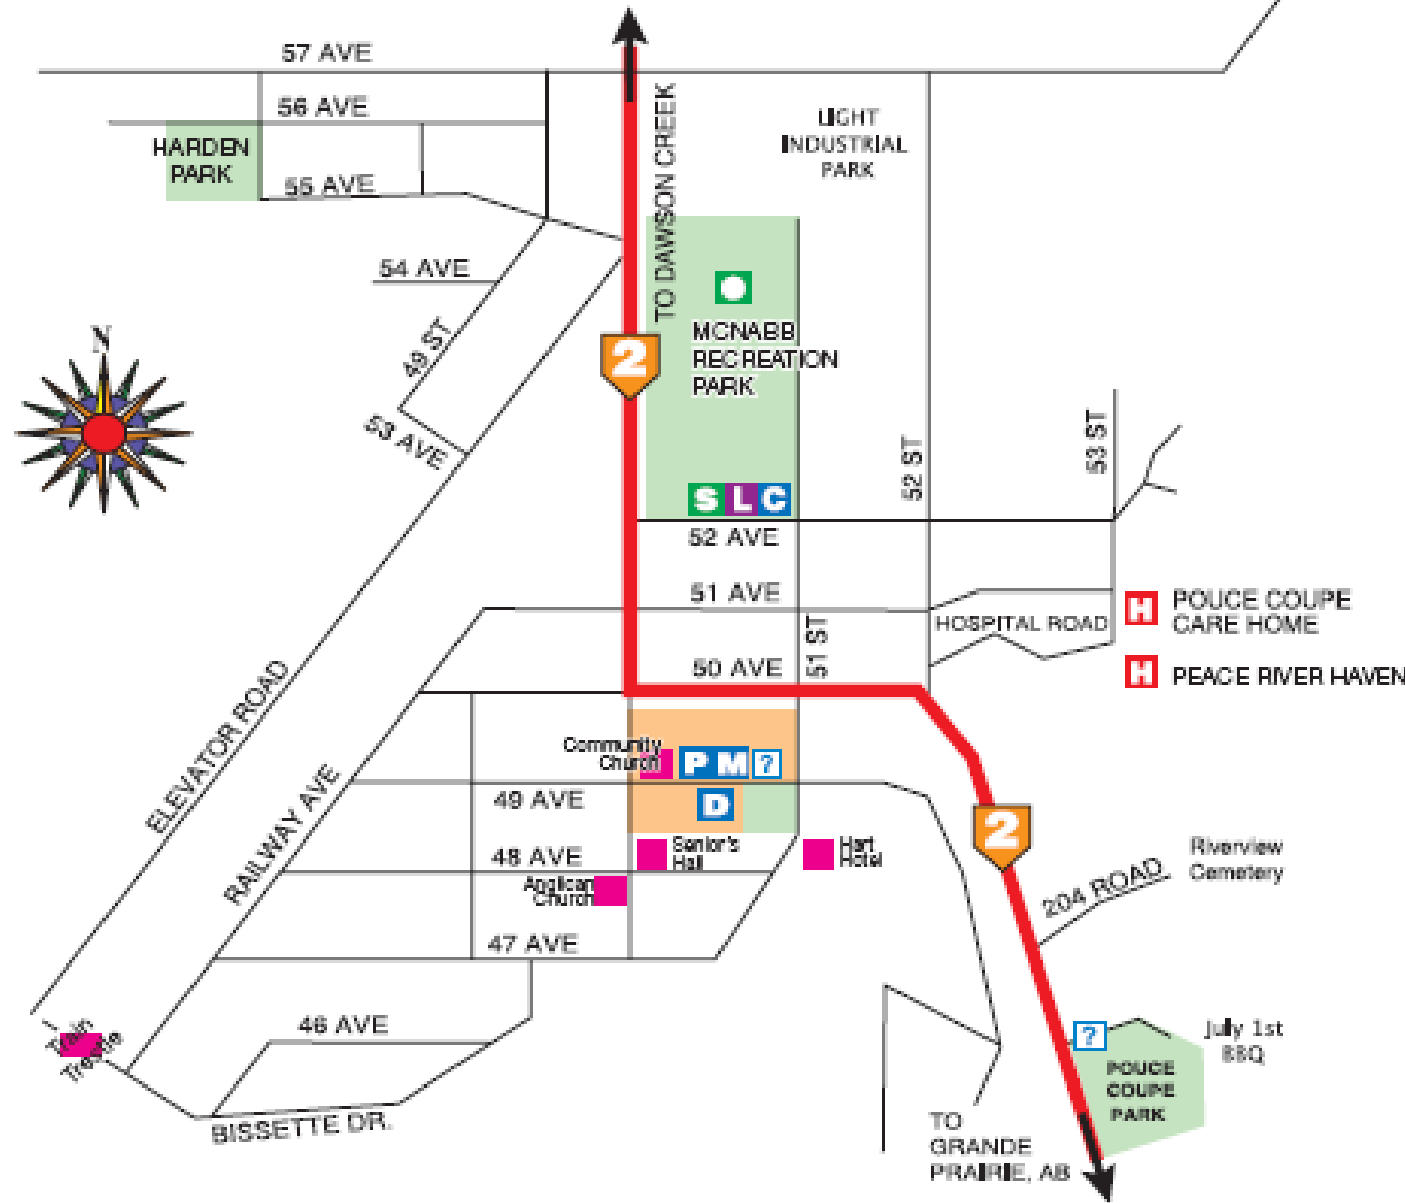

Pouce Coupe

LEGEND

- COMMUNITY CENTRE
- EXTENDED CARE
- LIBRARY
- MUNICIPAL OFFICE
- MUSEUM
- PARKS
- POINTS OF INTEREST
- POST OFFICE
- SCHOOL
- VISITOR INFO BOOTH
- VILLAGE SQUARE
- POUCE COUPE CARE HOME
- PEACE RIVER HAVEN